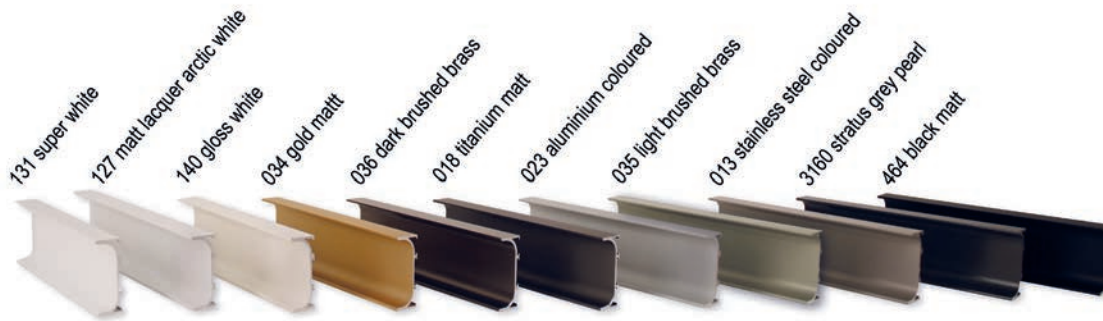

Y 912 Y-EI
X 912 X-EI
open grain oak black

Y 7040 Y-EI
X 7040 X-EI
walnut natural

Price group 10

Y 7090 Y-EA
X 7090 X-EA
walnut mondial

Y 8130 Y-EA
X 8130 X-EA
trend oak

Y 8170 Y-EA
X 8170 X-EA
oak truffle grey

Handle strips

H V M	Handle arrangement = possible	Surcharge (points)		
		H	V	M
 960 stainless steel coloured  Height 0 mm ⊕			●	-
 962 black  Height 0 mm ⊕			●	-

C-Profiles

Glass styles

ESG glass, 4 mm thick